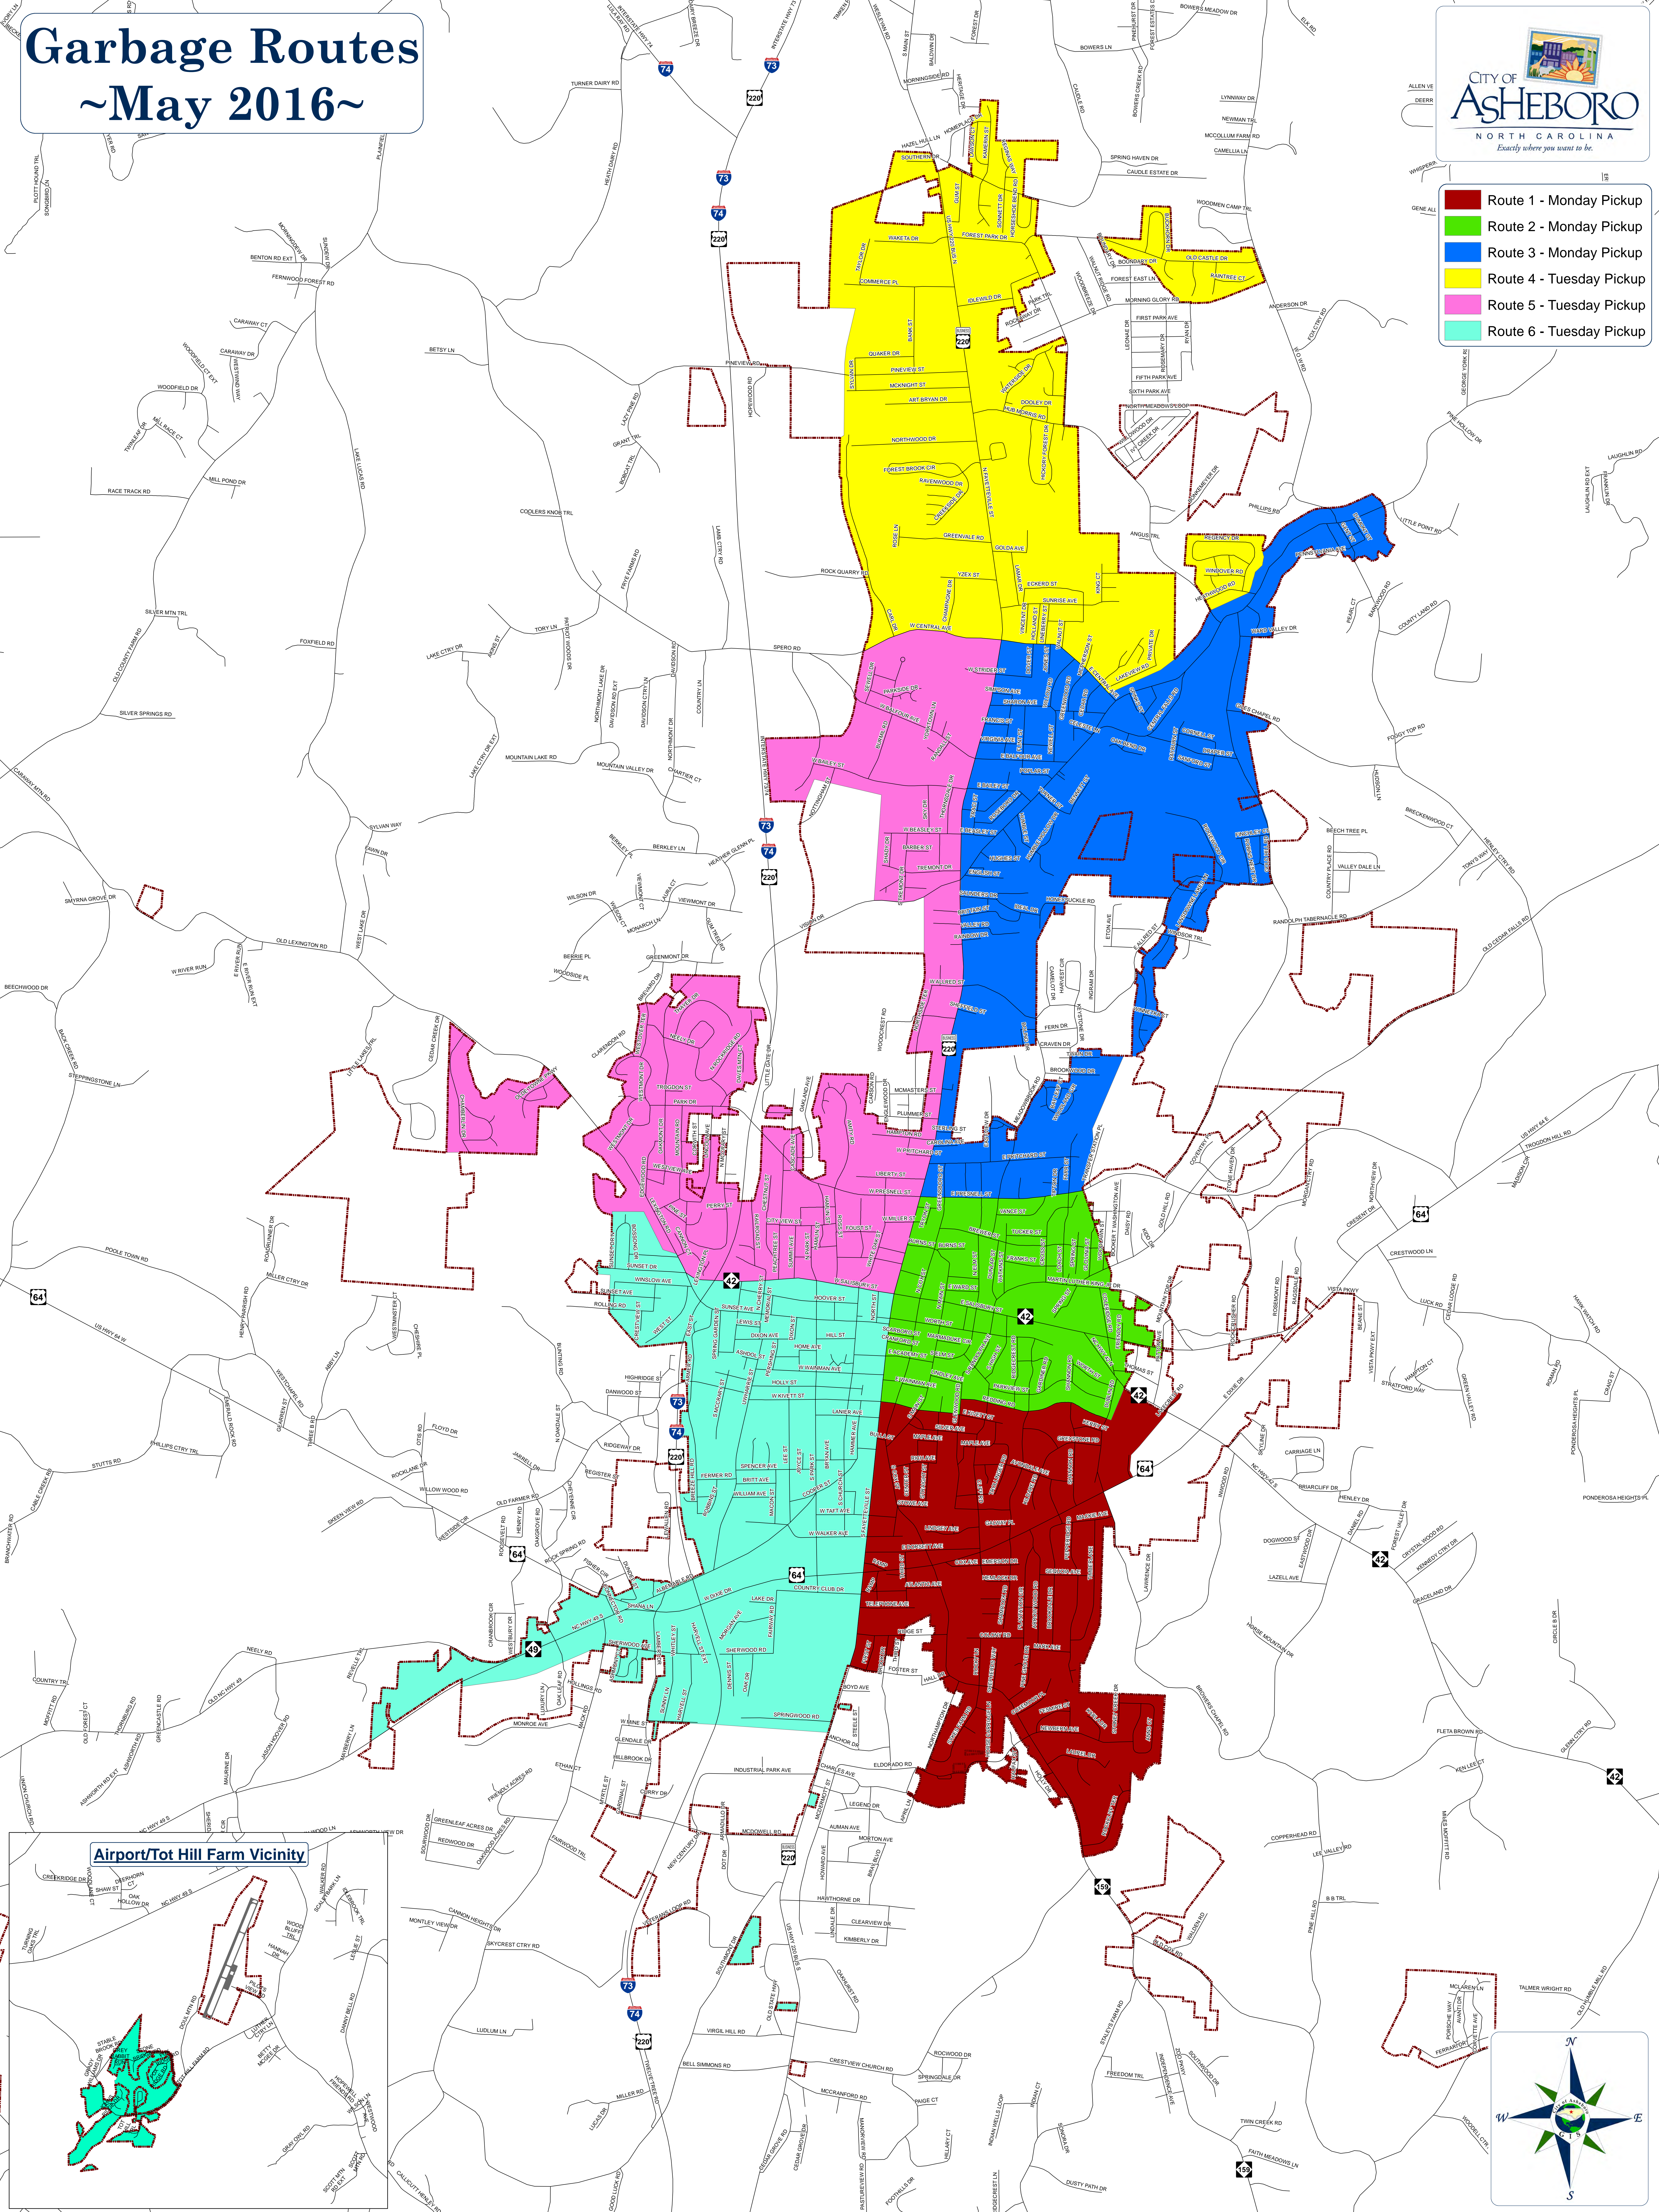

Garbage Routes

~May 2016~

- Route 1 - Monday Pickup
- Route 2 - Monday Pickup
- Route 3 - Monday Pickup
- Route 4 - Tuesday Pickup
- Route 5 - Tuesday Pickup
- Route 6 - Tuesday Pickup

Airport/Tot Hill Farm Vicinity